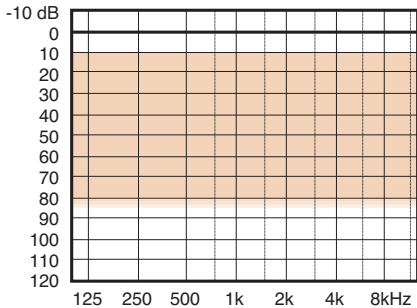

## m4-CIC

15 Channel, Omnidirectional

Styles Available	CIC, Mini Canal
Peak Output	112 dB SPL
Max Gain*	51 dB
Battery Size	10
Battery Life***	125 hours
Battery Drain	.75 mA
Telecoil TLS	N/A
Volume Control	Remote Control Only
Mobile Phone Immunity (Urating)****	M3

## m4-X

15 Channel, High Definition Locator

Styles Available	Canal, Half Concha, Full Shell
Peak Output	114 dB SPL
Max Gain*	58 dB
Battery Size	312
Battery Life***	160 hours
Battery Drain	.9 mA
Telecoil Output (Average) **	86 dB SPL
Volume Control	Optional
Mobile Phone Immunity (Urating)****	M3/T3