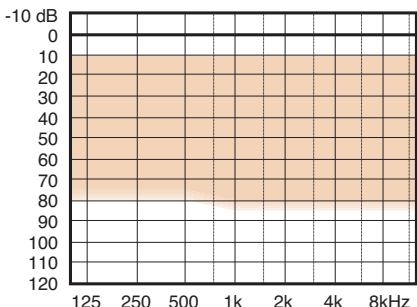

m4-m CB

Micro size BTE, 15 Channel, High Definition Locator, ClearBand Receiver

Styles Available	Micro BTE
Peak Output	122 dB SPL
Max Gain*	55 dB
Battery Size	10
Battery Life***	105 hours
Battery Drain	.85 mA
Telecoil Output (Average) **	N/A
Volume Control	Remote Control Only
Mobile Phone Immunity (Urating)****	M3

	500	1000	2000	4000 Hz
Max HTL	75	80	80	80 dB

Notes:
*Real max gain depends on vent size and other variables such as the feedback canceling mode selected. **Input 10 mA/m. ***Lifetime of the battery in test mode with ANSI 65dB/1kHz signal. ****Microphone (M) and telephone (T) immunity test ratings reported are for both 800-950 MHz and 1600 MHz – 2.4 GHz bands unless otherwise indicated. Immunity rating depends on the frequency band used by the wireless service provider. Contact your wireless service provider regarding this and any additional information or necessary phone settings for optimum compatibility.