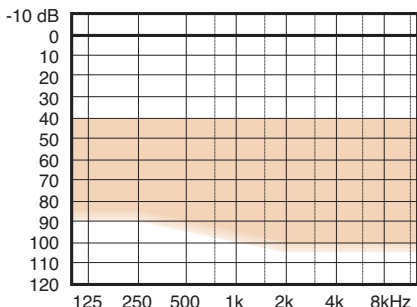

m4-19

Power BTE, 15 Channel, High Definition Locator

Styles Available	BTE
Peak Output	131 dB SPL
Max Gain*	70 dB
Battery Size	13
Battery Life***	325 hours
Battery Drain	.85 mA
Telecoil Output (Average) **	97 dB SPL
Volume Control	Optional
Mobile Phone Immunity (Urating)****	M3/T3

	500	1000	2000	4000 Hz
Max HTL	90	95	100	100 dB