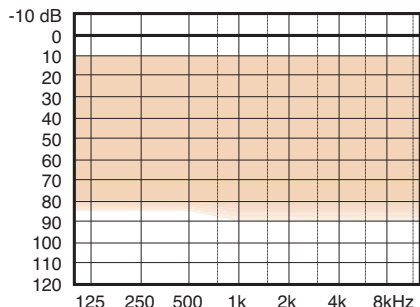

m4-9

Mini BTE, 15 Channel, High Definition Locator

Styles Available	Mini BTE
Peak Output	124 dB SPL
Max Gain*	57 dB
Battery Size	13
Battery Life***	315 hours
Battery Drain	.85 mA
Telecoil Output (Average) **	89 dB SPL
Volume Control	Optional
Mobile Phone Immunity (Urating)****	M3/T3

	500	1000	2000	4000 Hz
Max HTL	80	80	80	80 dB