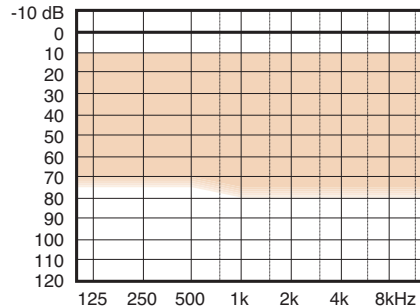

# Product Information Guide

**widex mind**  
the pleasure of hearing

- Dual Integrated Signal Processing Technology with Two Layers: Listening and Awareness
- 15 Band TruSound Processing
- 15 Band High Definition Locator Microphone
- Multidirectional Feedback Canceling
- Zen Relaxation Program
- Speech Enhancer
- Up to 5 Customized Listening Programs
- Smart Speak Signaling Mechanism
- Audibility Extender
- In-Situ RECD (*m4-9 model only*)
- Enhanced Sound Diary II
- ClearBand Receiver (*m4-m-CB model only*)
- Dedicated RC4 Remote Control Option
- LED Indicator (*m4-19 model only*)

## m4-CIC

15 Channel, Omnidirectional

Styles Available	CIC, Mini Canal
Peak Output	112 dB SPL
Max Gain*	51 dB
Battery Size	10
Battery Life***	125 hours
Battery Drain	.75 mA
Telecoil TLS	N/A
Volume Control	Remote Control Only
Mobile Phone Immunity (Urating)****	M3

## m4-X

15 Channel, High Definition Locator

Styles Available	Canal, Half Concha, Full Shell
Peak Output	114 dB SPL
Max Gain*	58 dB
Battery Size	312
Battery Life***	160 hours
Battery Drain	.9 mA
Telecoil Output (Average) **	86 dB SPL
Volume Control	Optional
Mobile Phone Immunity (Urating)****	M3/T3