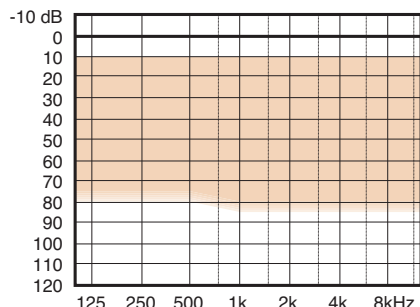

m4-m

Micro Size BTE, 15 Channel, High Definition Locator

Styles Available	Micro BTE
Peak Output	126 dB SPL
Max Gain*	58 dB
Battery Size	10
Battery Life***	110 hours
Battery Drain	.8 mA
Telecoil Output (Average) **	N/A
Volume Control	Remote Control Only
Mobile Phone Immunity (Urating)****	M3

	500	1000	2000	4000 Hz
Max HTL	75	80	80	80 dB